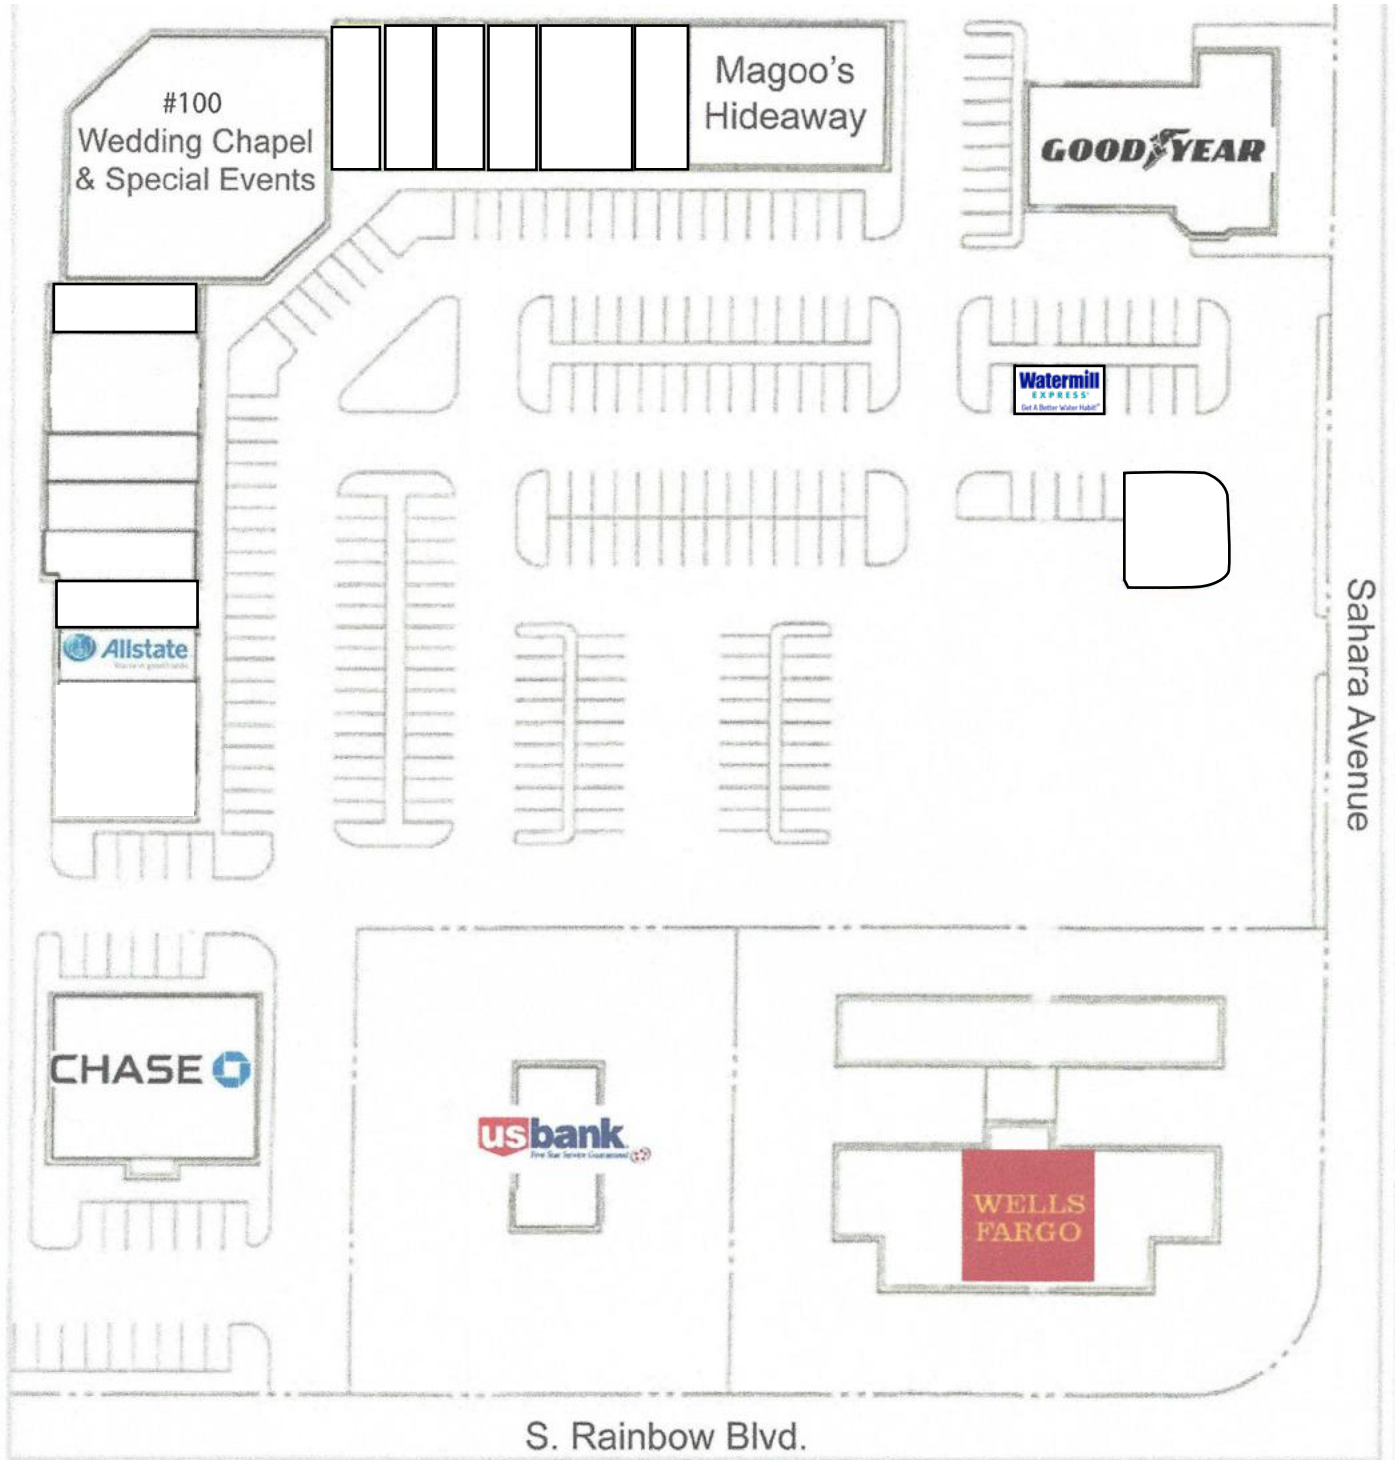

SITE PLAN

FOR LEASING INFORMATION, PLEASE CONTACT

JEFF SUSA
702.363.4788
EZME@COX.NET

TANNER SUSA
702.363.4788
TANNERSUSA@GMAIL.COM

MISSION PASEO PLAZA

Sahara Avenue / Rainbow Boulevard
6985 West Sahara Avenue
Las Vegas, Nevada 89117

The information contained herein has been carefully compiled from sources we consider reliable. We cannot guarantee the completeness or accuracy of the information. However, we believe the information to be correct as of this date.